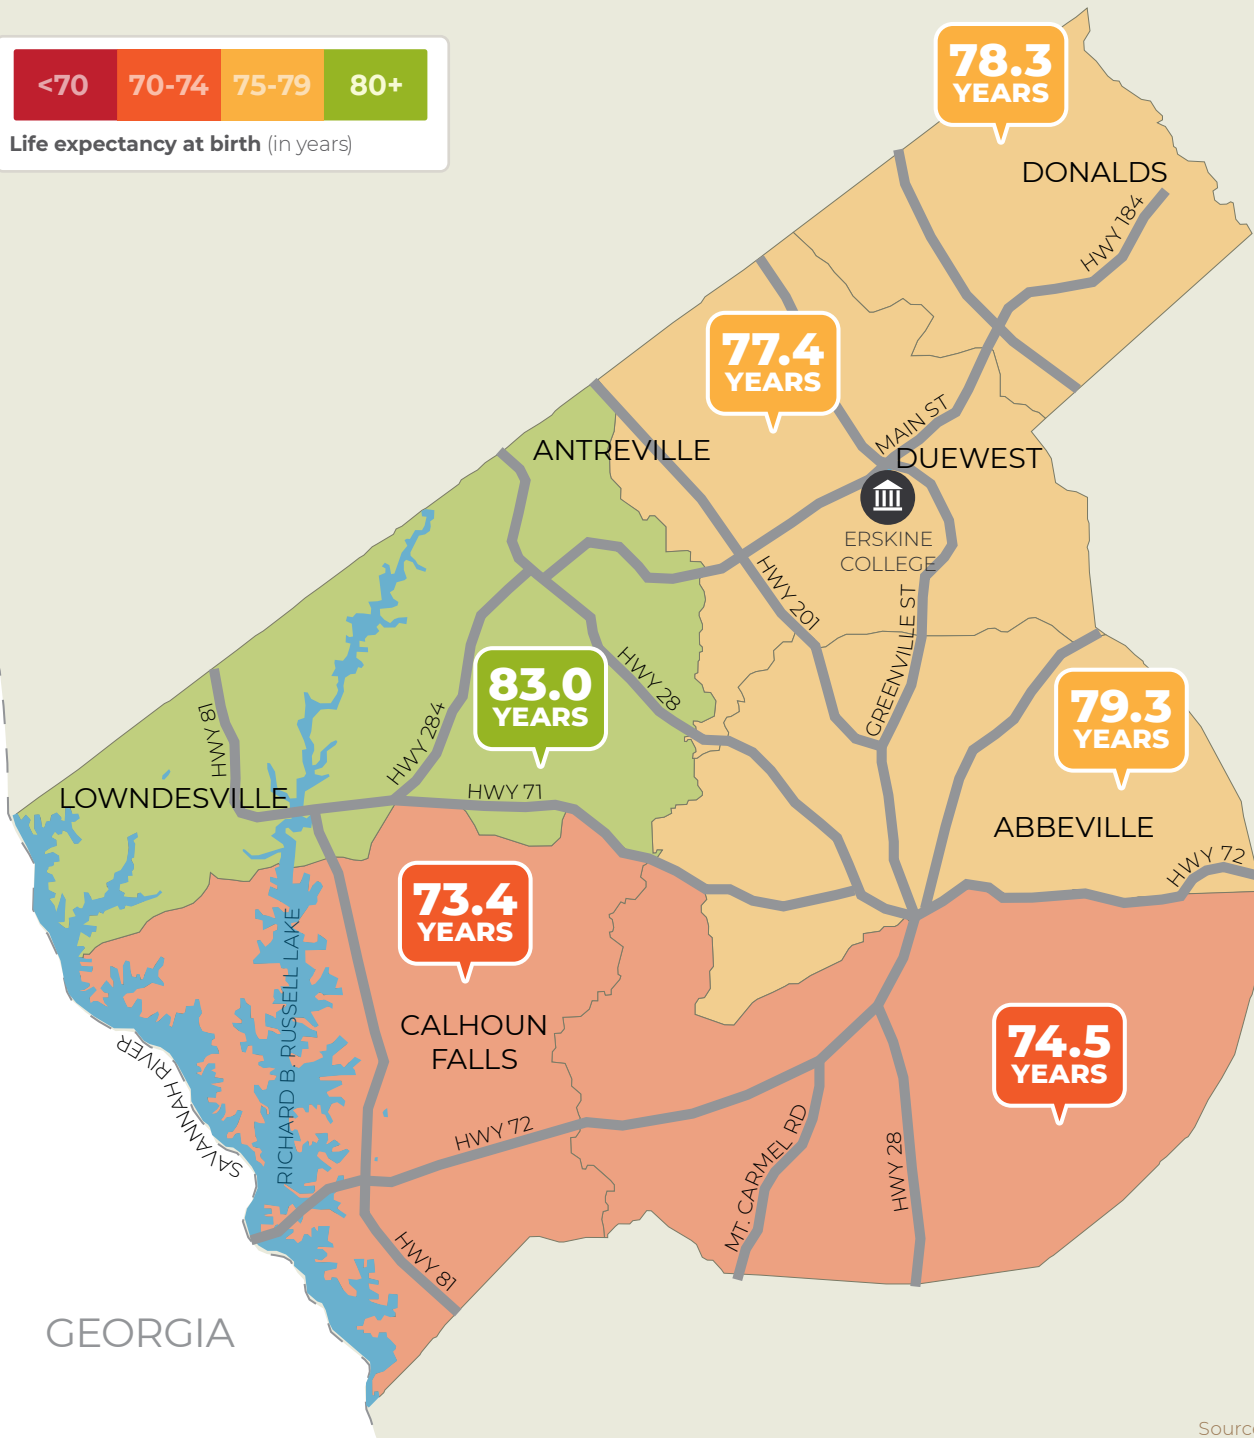

It's a short distance to a wide gap in life expectancy.

ABBEVILLE COUNTY, SOUTH CAROLINA

Source: usaleep