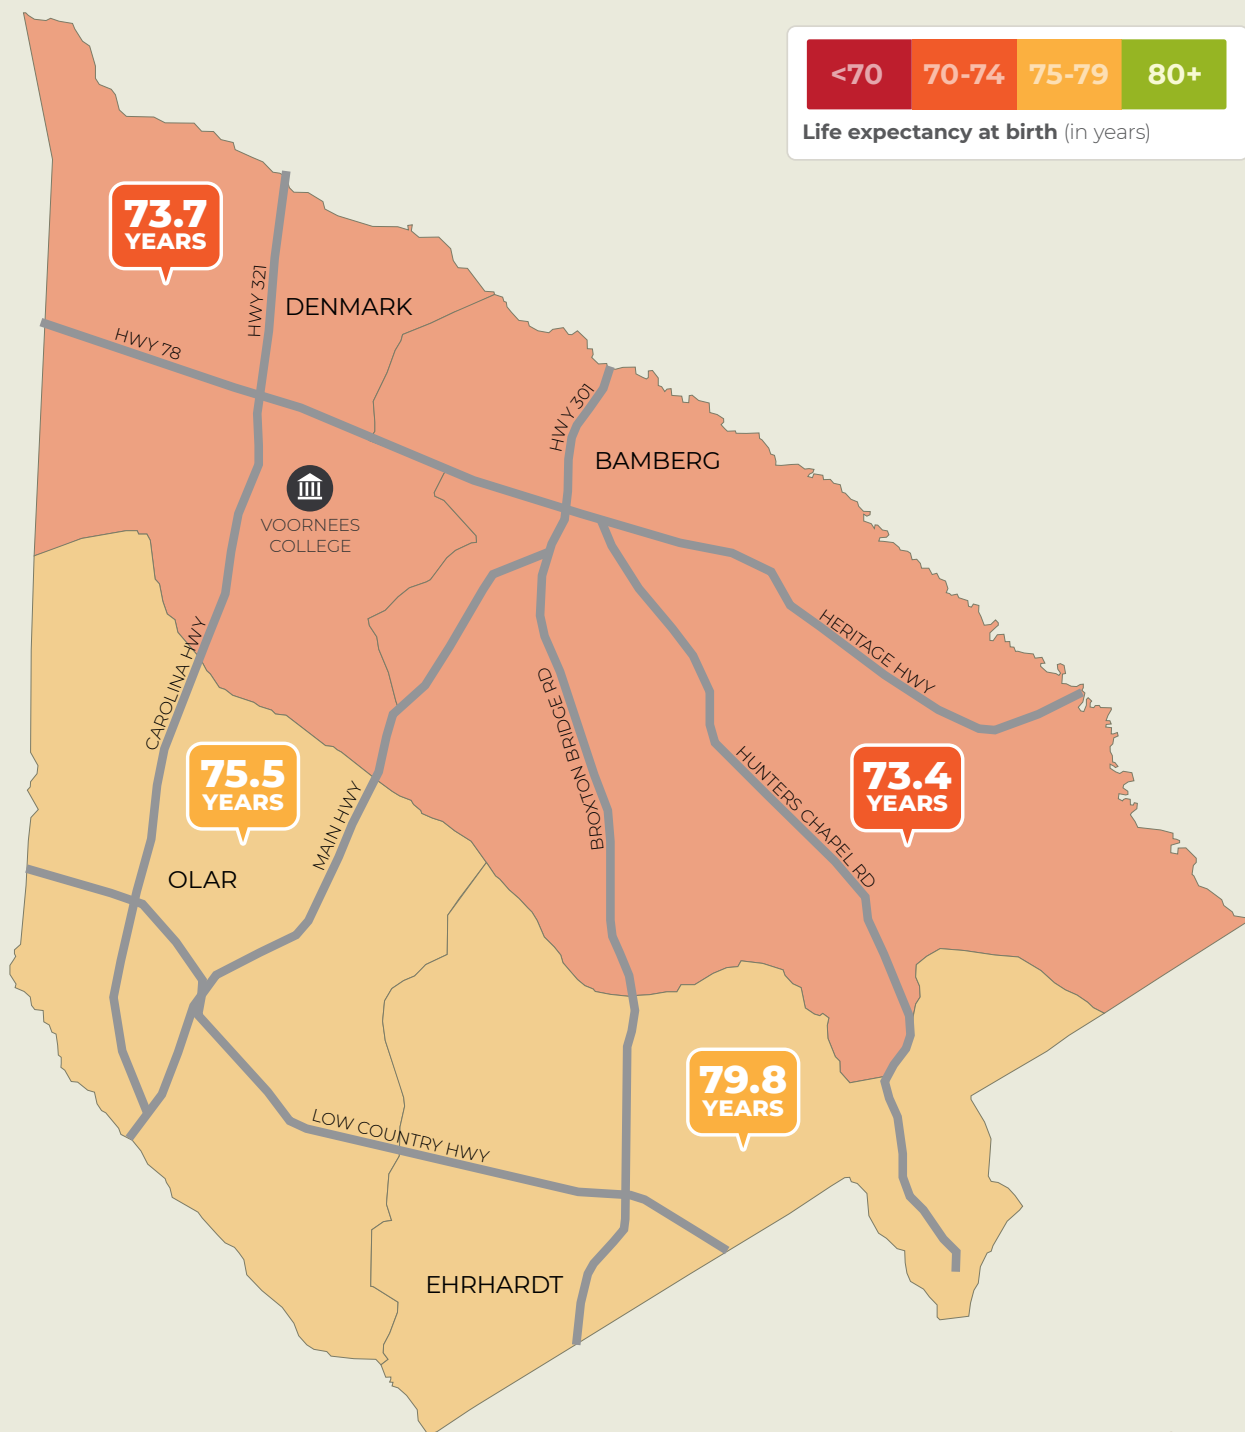

# It's a short distance to a wide gap in life expectancy.

BAMBERG COUNTY, SOUTH CAROLINA

Source: usaleep