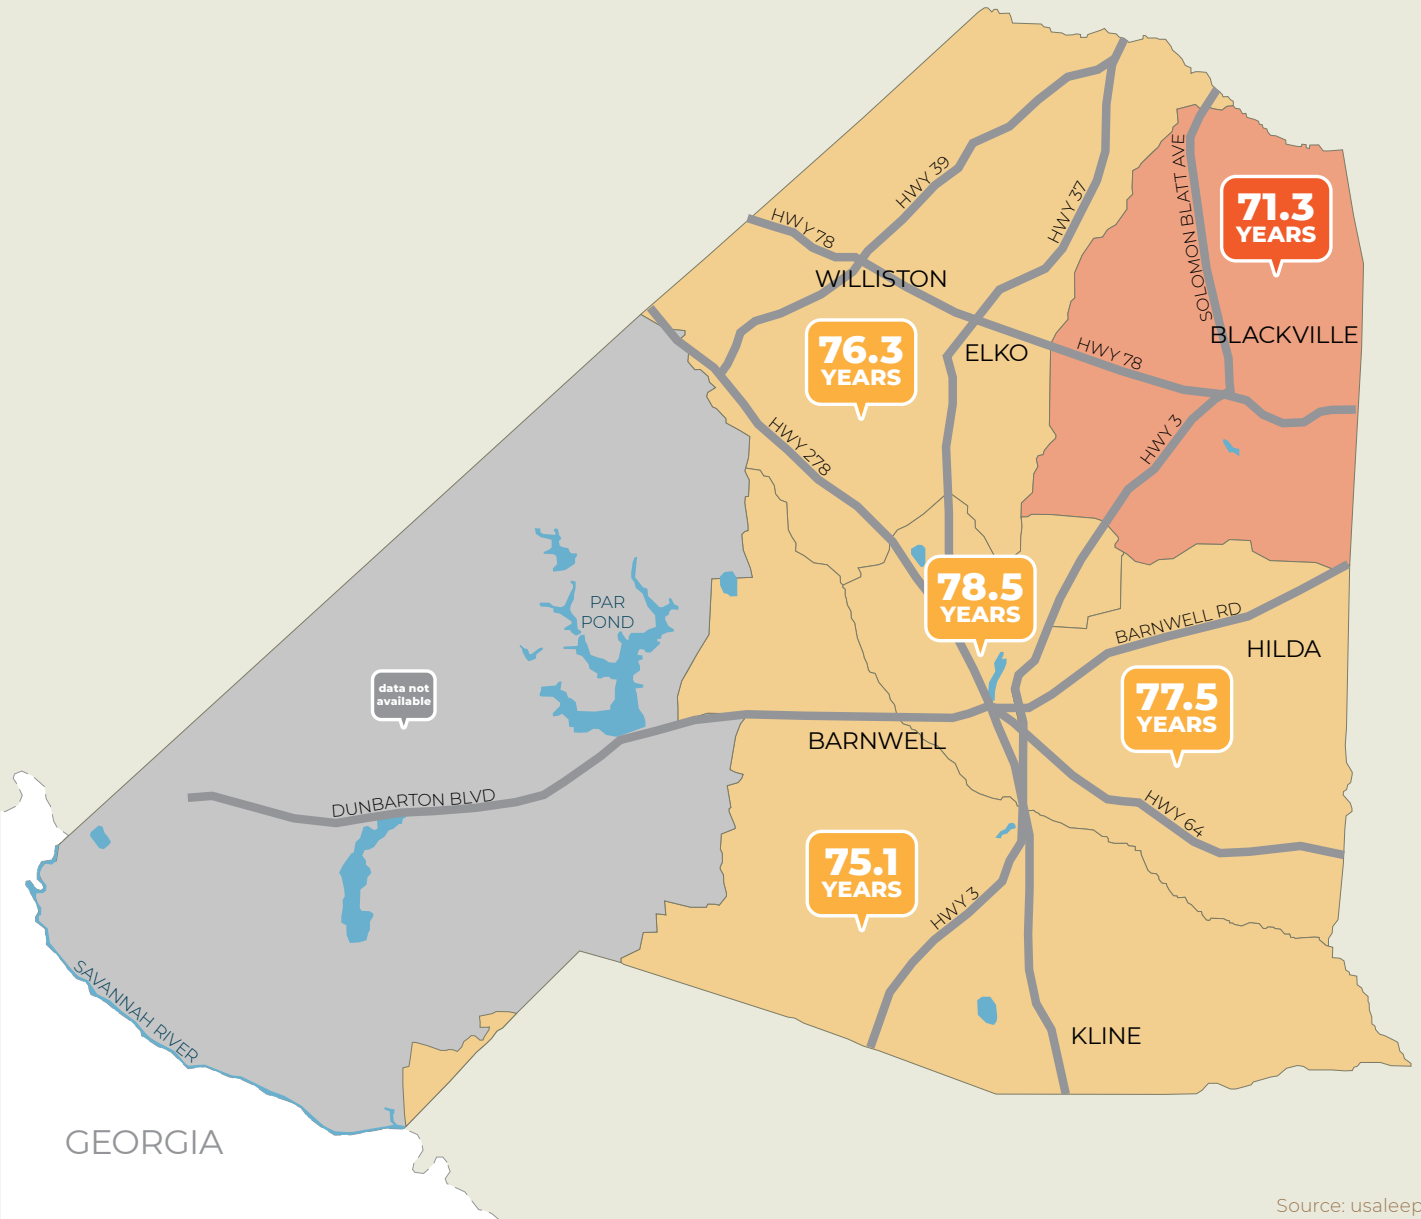

It's a short distance to a wide gap in life expectancy.

BARNWELL COUNTY, SOUTH CAROLINA

Life expectancy at birth (in years)

Source: usaleep