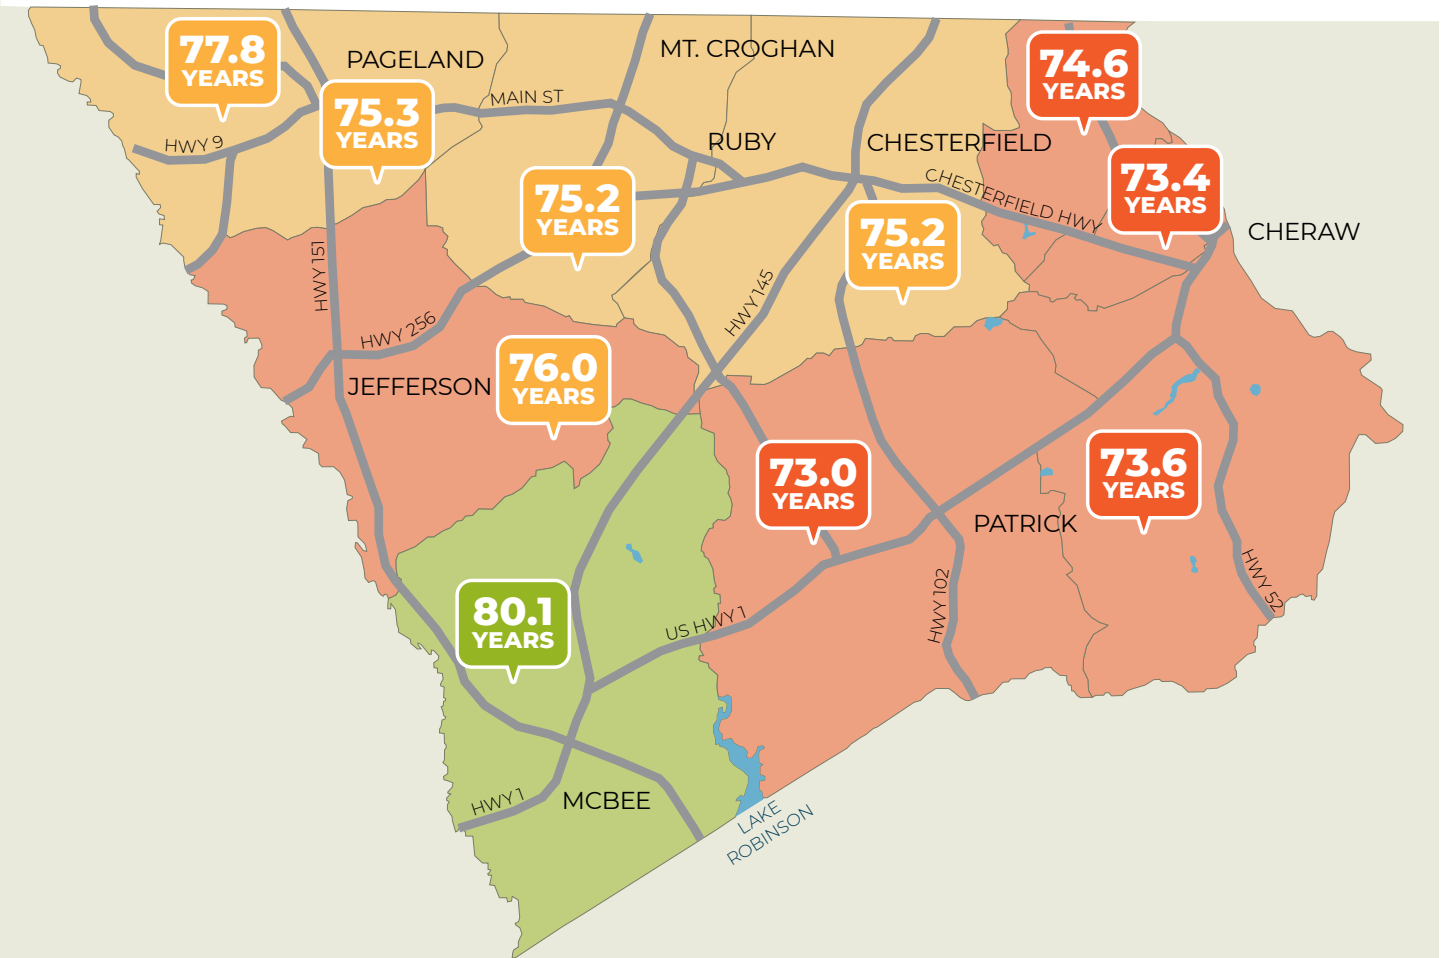

# It's a short distance to a wide gap in life expectancy.

CHESTERFIELD COUNTY, SOUTH CAROLINA

NORTH CAROLINA

Source: usaleep