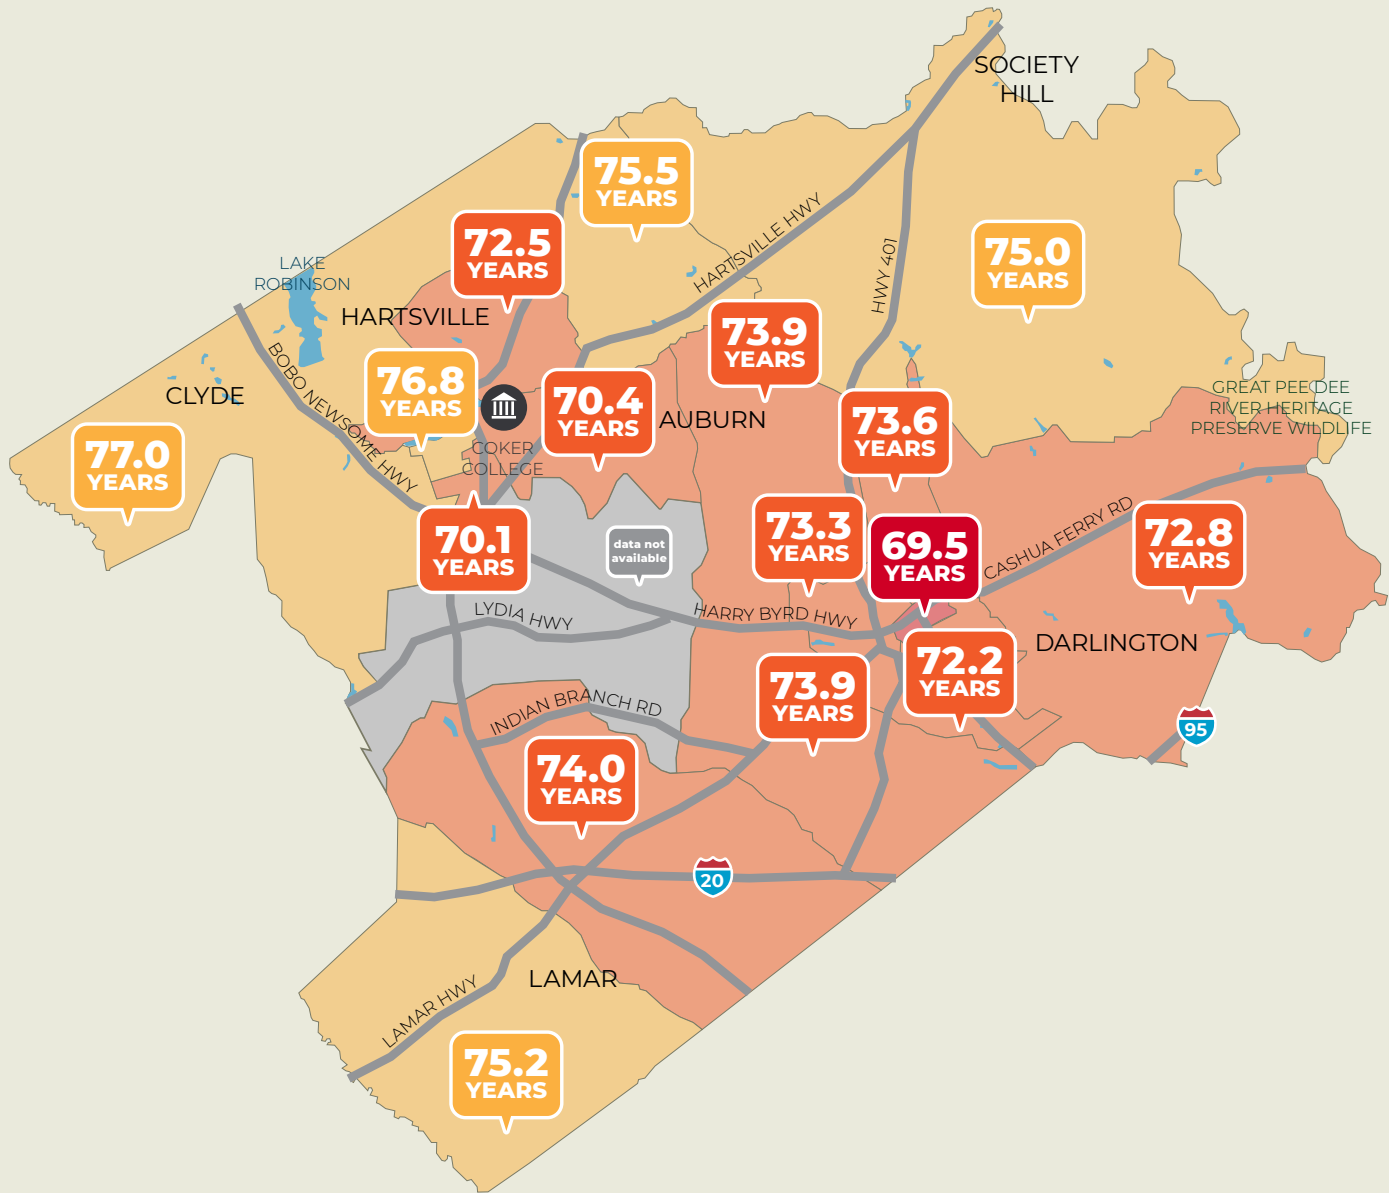

# It's a short distance to a wide gap in life expectancy.

DARLINGTON COUNTY, SOUTH CAROLINA

Source: usaleep