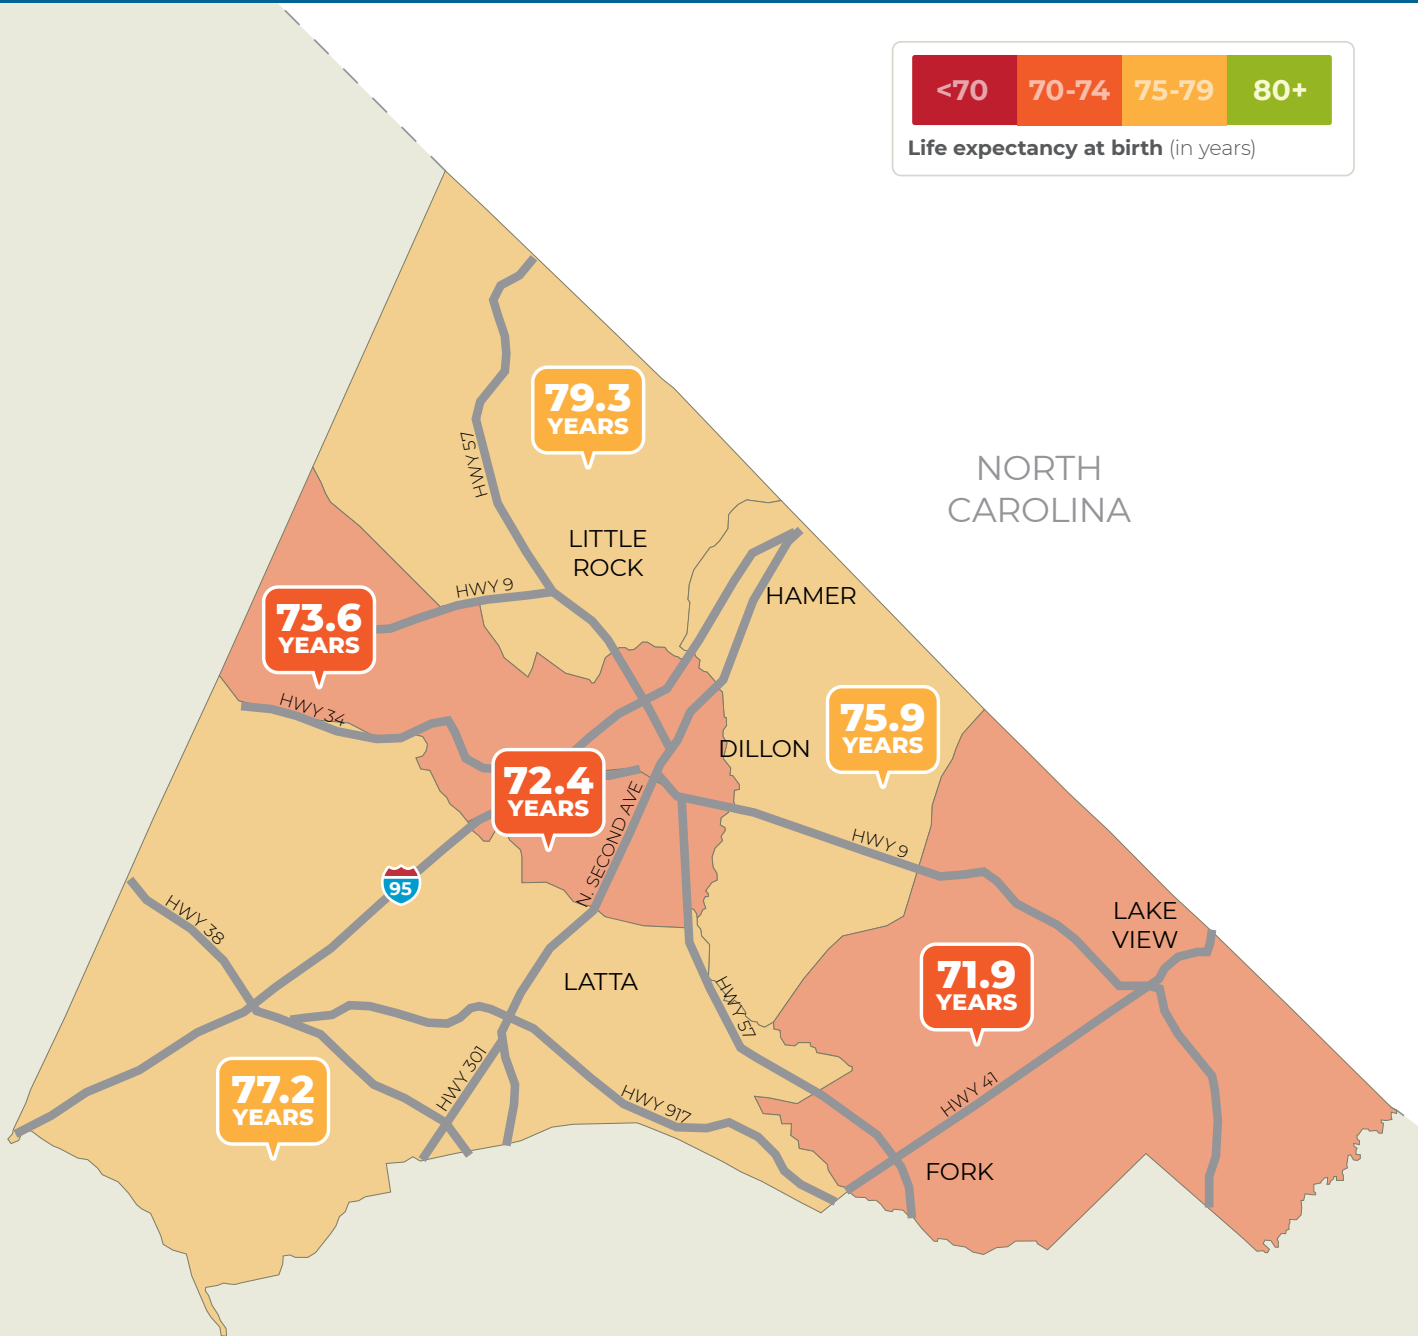

It's a short distance to a wide gap in life expectancy.

DILLON COUNTY, SOUTH CAROLINA

Source: usaleep