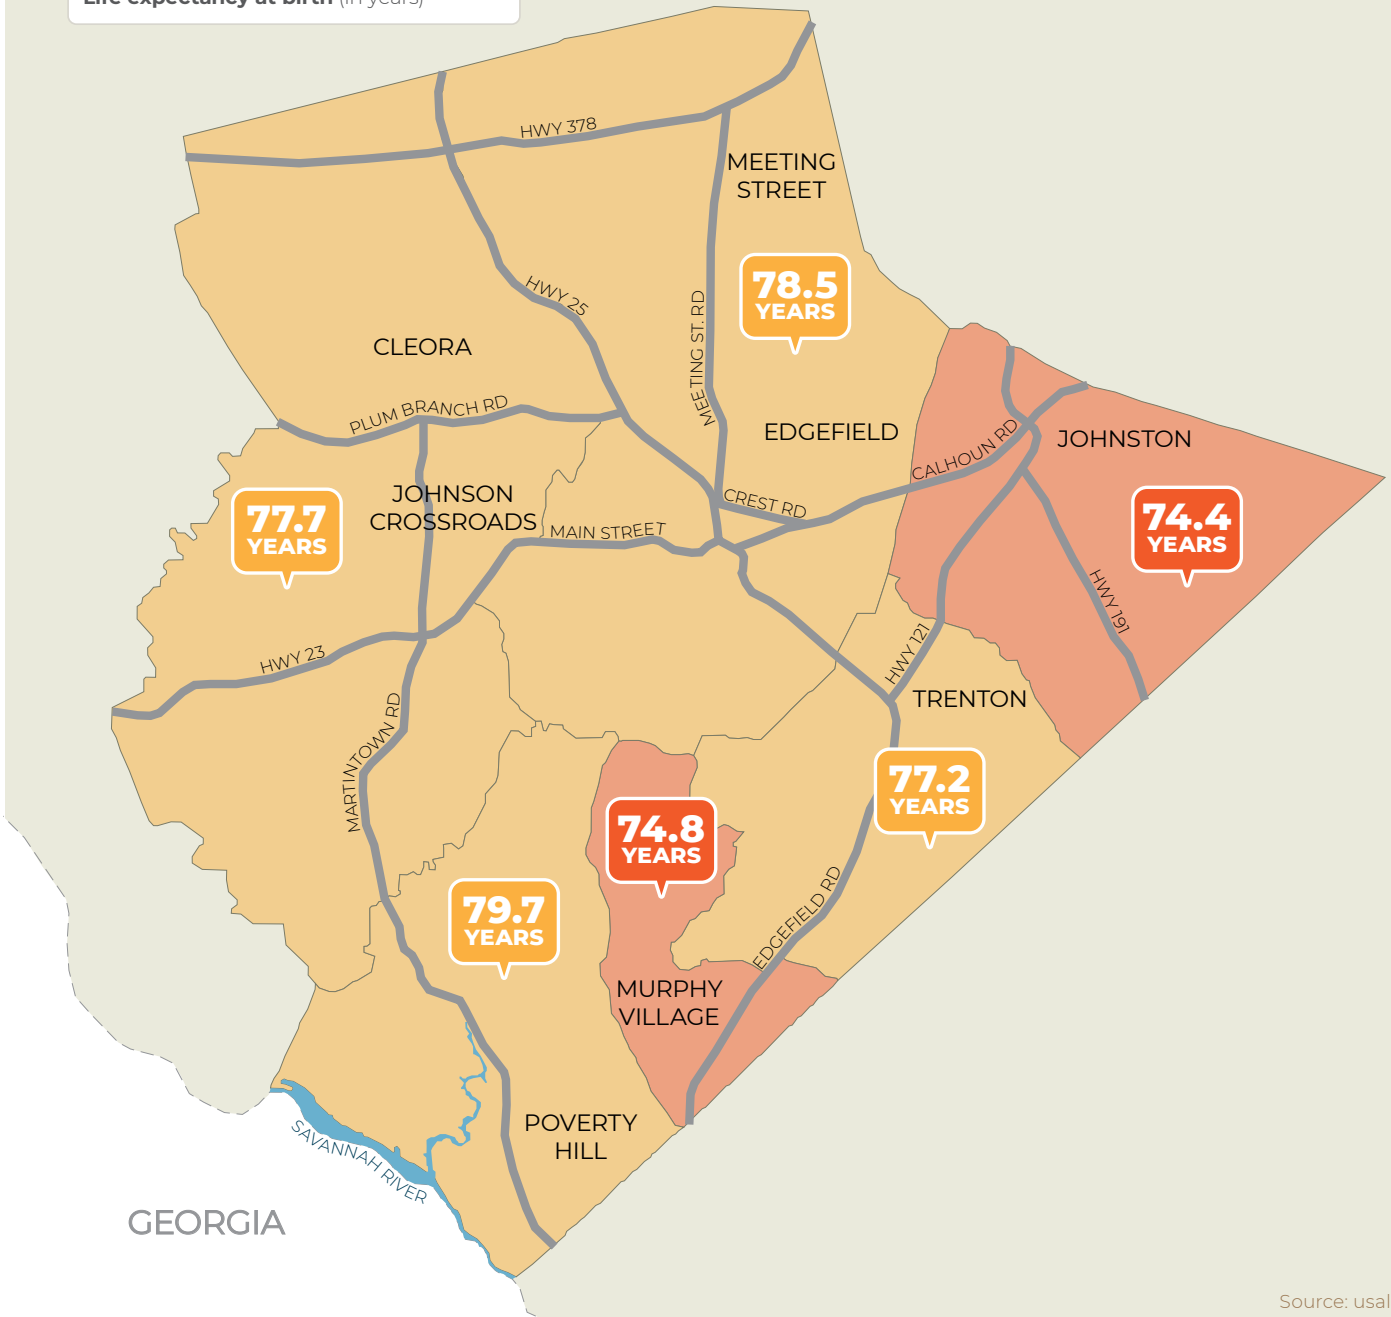

It's a short distance to a wide gap in life expectancy.

EDGEFIELD COUNTY, SOUTH CAROLINA

Source: usaleep