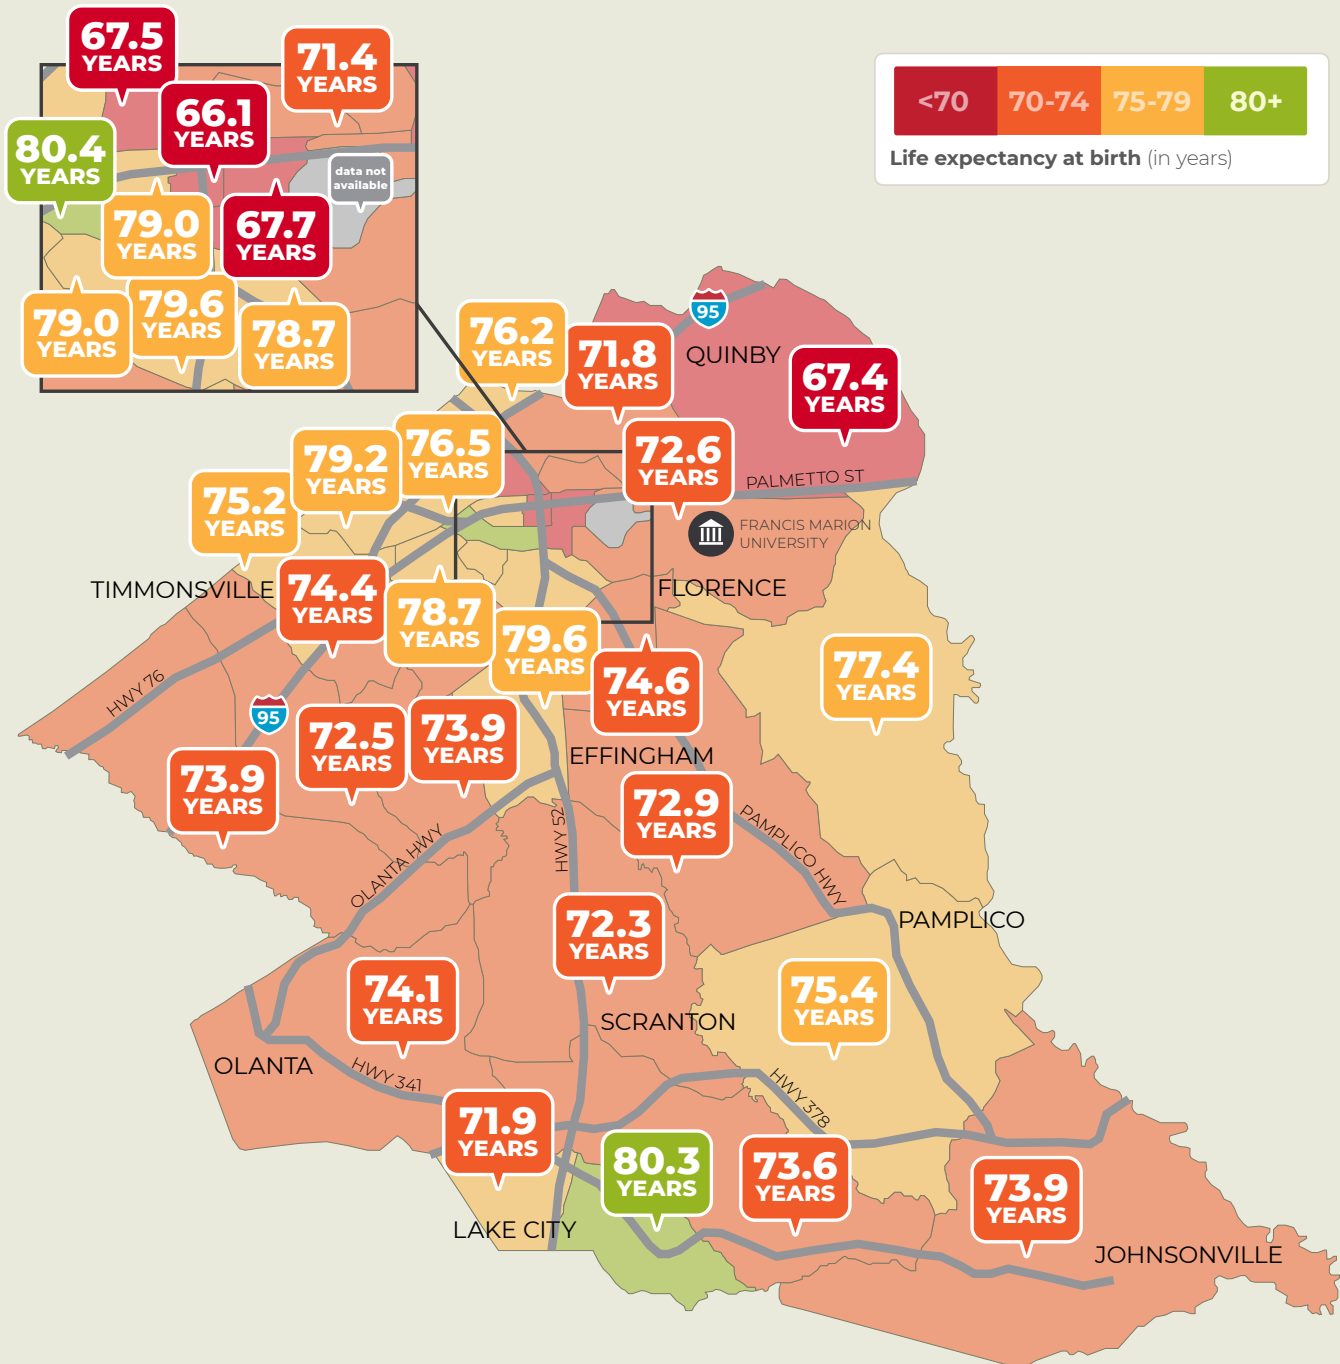

It's a short distance to a wide gap in life expectancy.

FLORENCE COUNTY, SOUTH CAROLINA

Source: usaleep