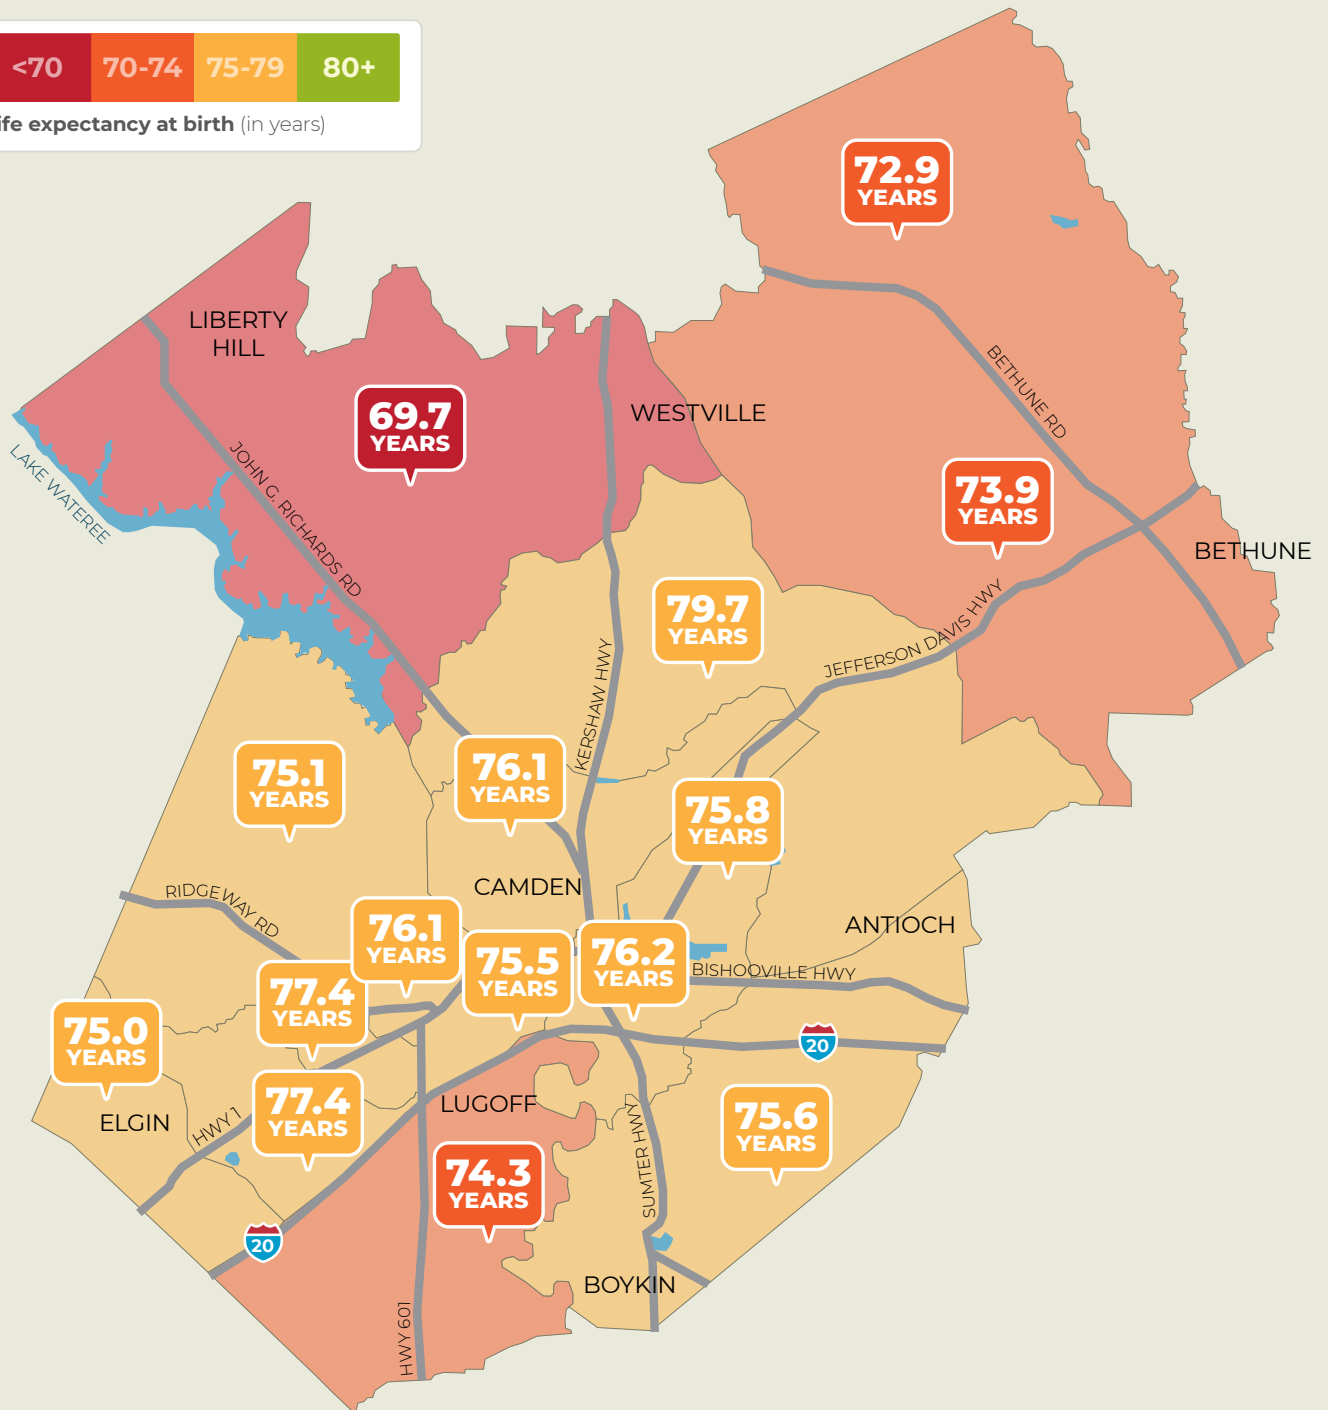

It's a short distance to a wide gap in life expectancy.

KERSHAW COUNTY, SOUTH CAROLINA

Source: usaleep