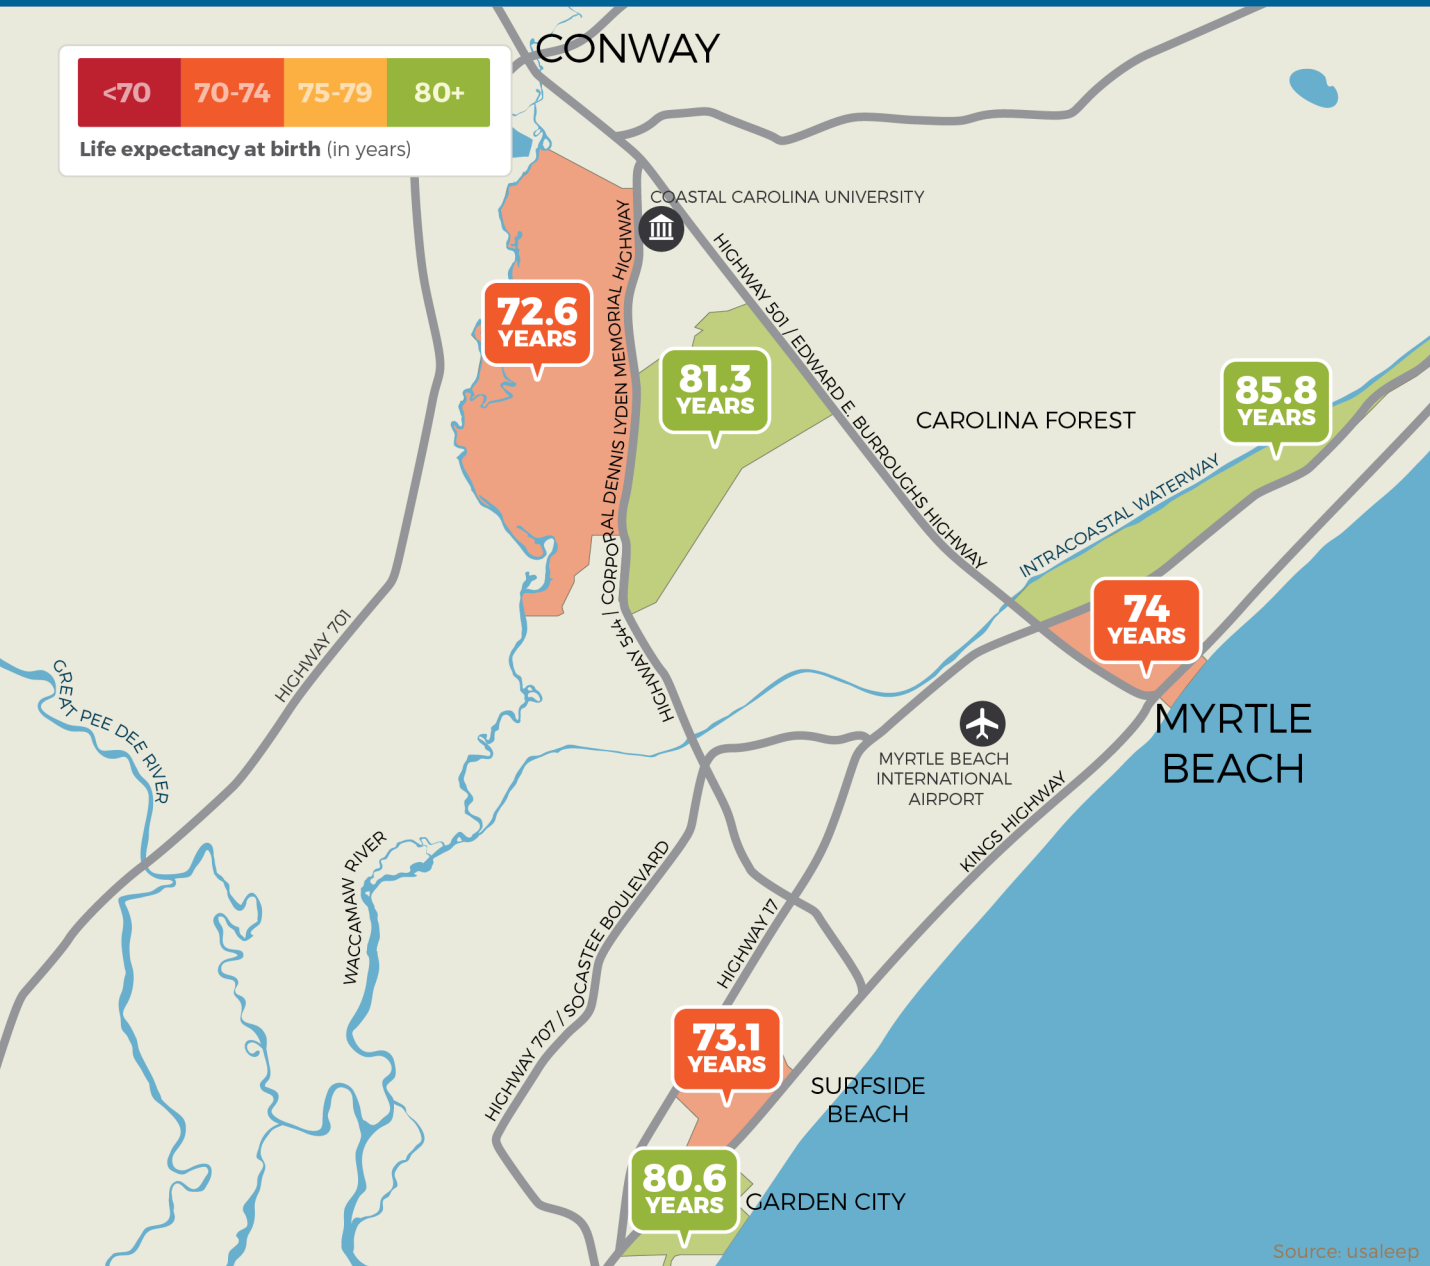

# It's a short distance to a wide gap in life expectancy.

MYRTLE BEACH, SOUTH CAROLINA

Source: usaleep