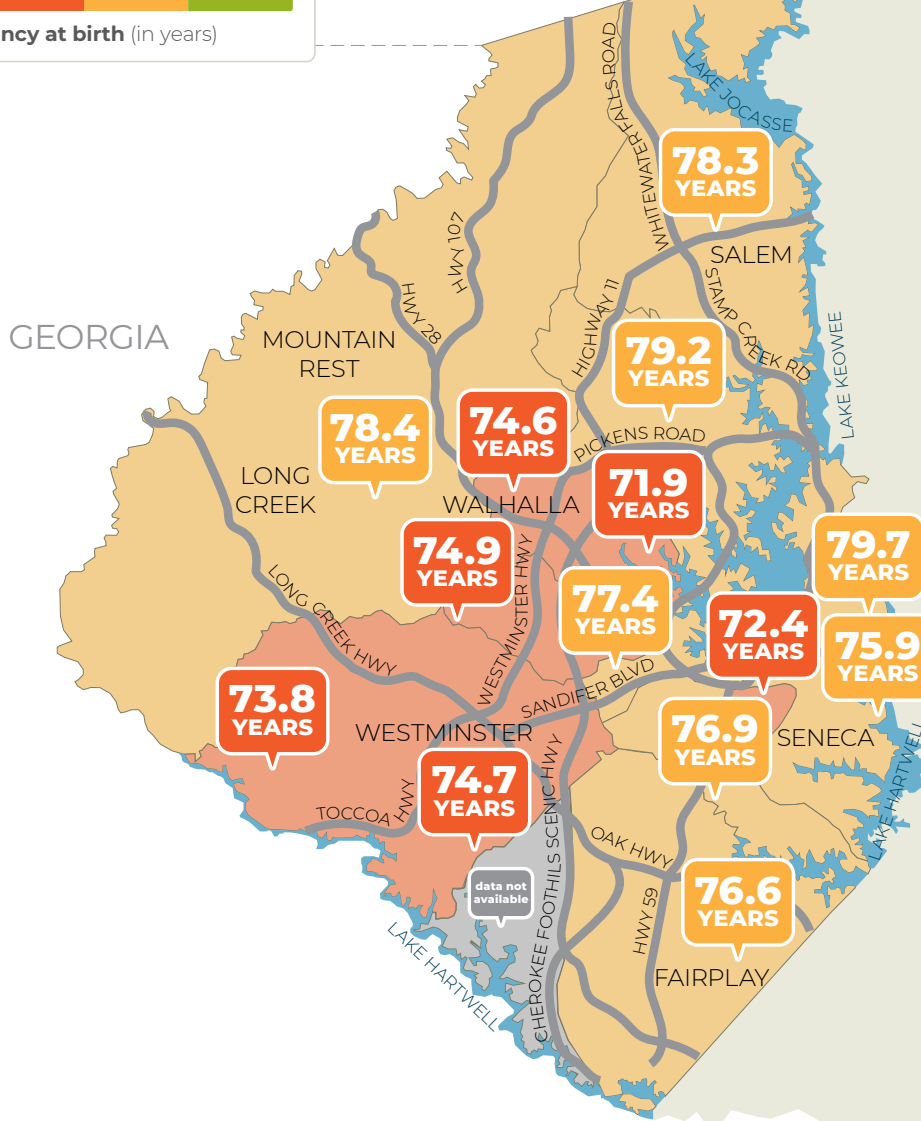

# It's a short distance to a wide gap in life expectancy.

## OCONEE COUNTY, SOUTH CAROLINA

NORTH CAROLINA

Source: usaleep