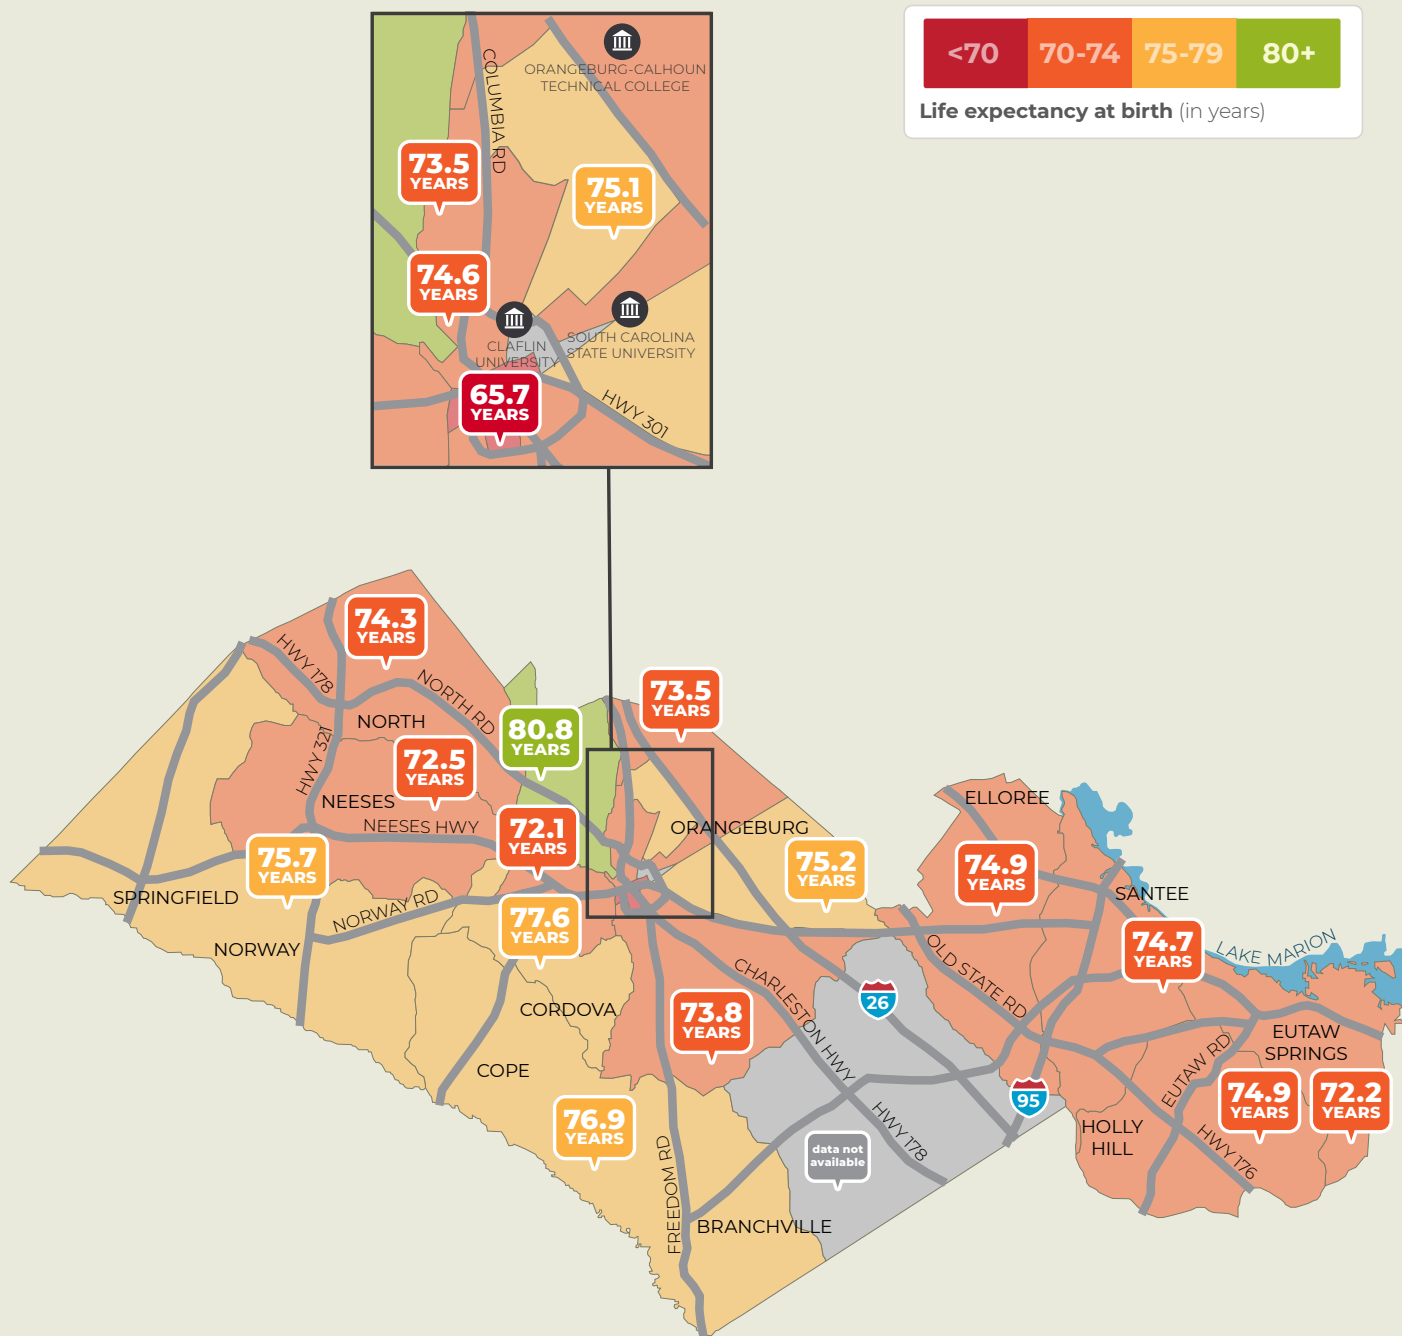

It's a short distance to a wide gap in life expectancy.

ORANGEBURG COUNTY, SOUTH CAROLINA

Source: usaleep