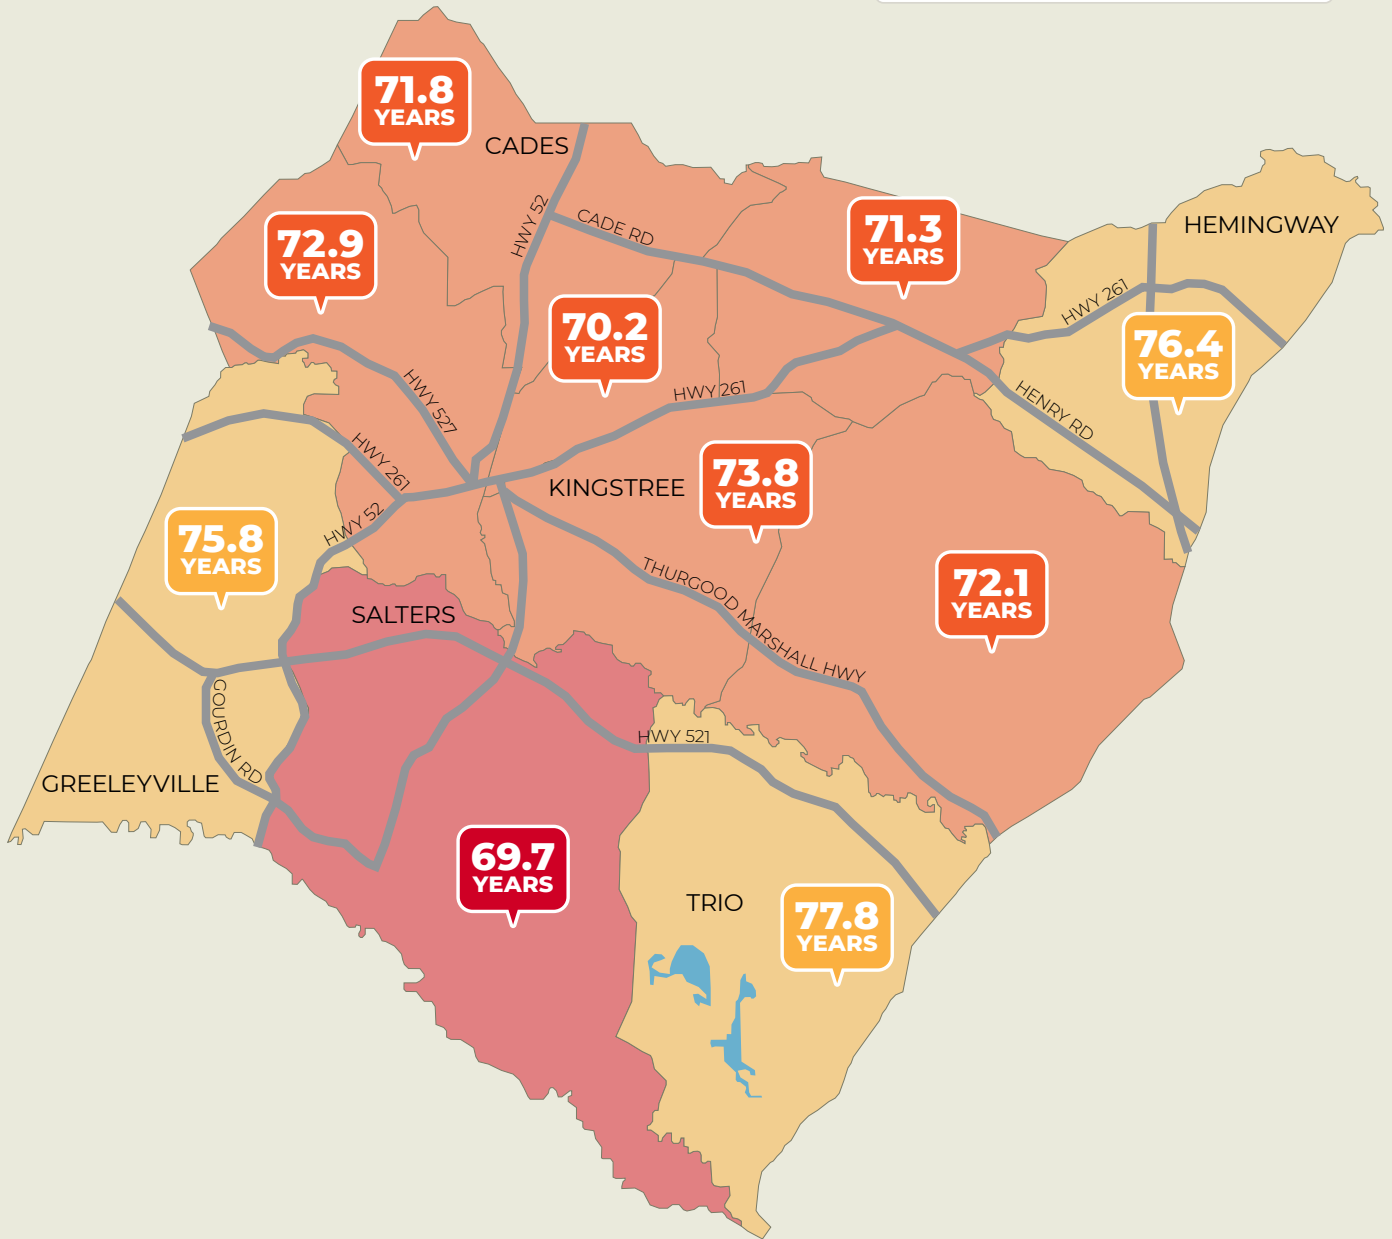

It's a short distance to a wide gap in life expectancy.

WILLIAMSBURG COUNTY, SOUTH CAROLINA

Source: usaleep