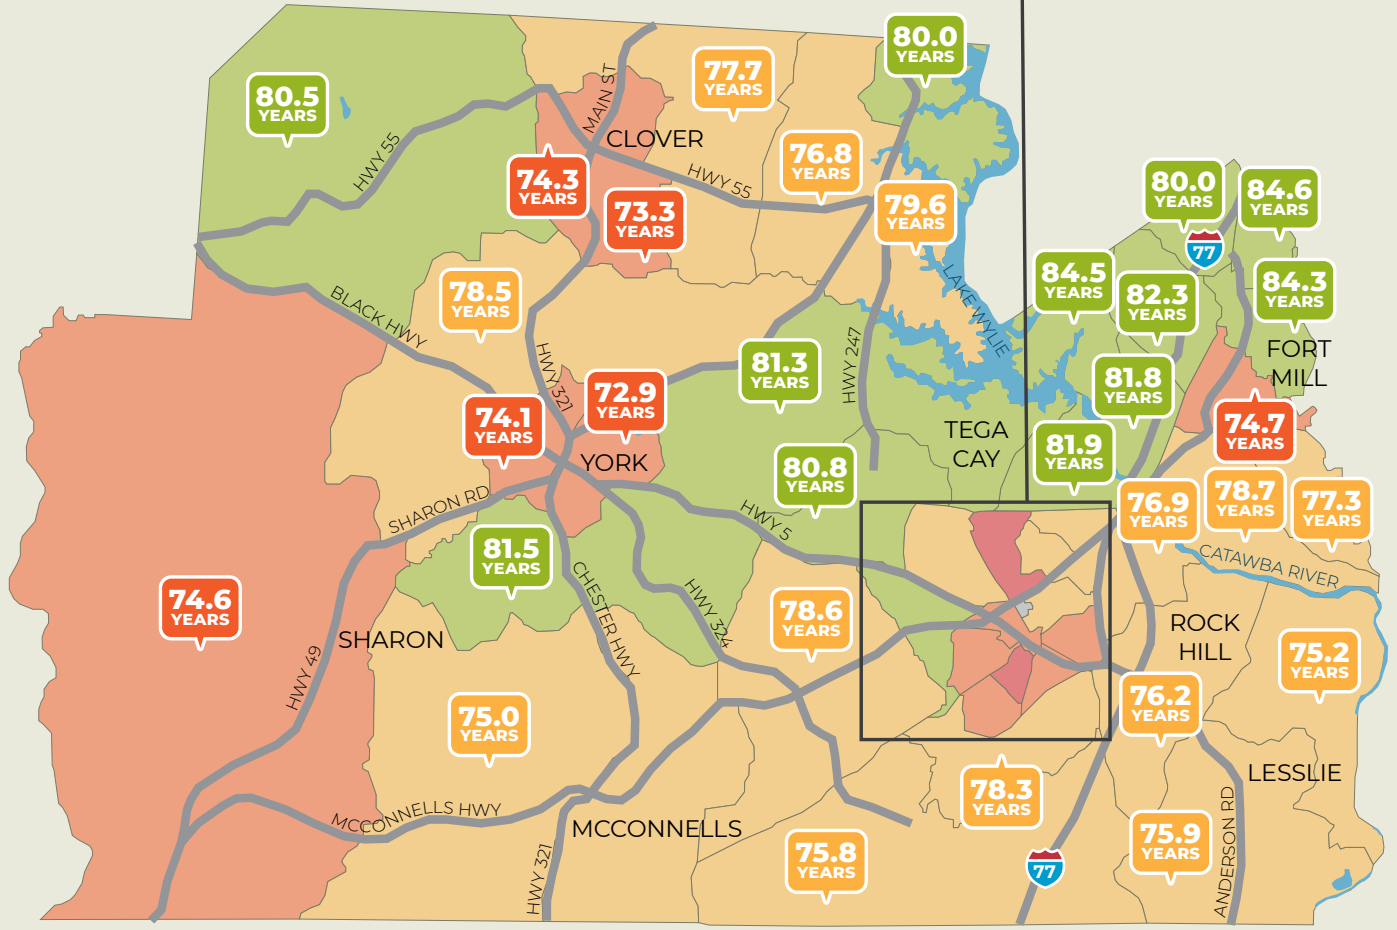

# It's a short distance to a wide gap in life expectancy.

YORK COUNTY, SOUTH CAROLINA

Source: usaleep