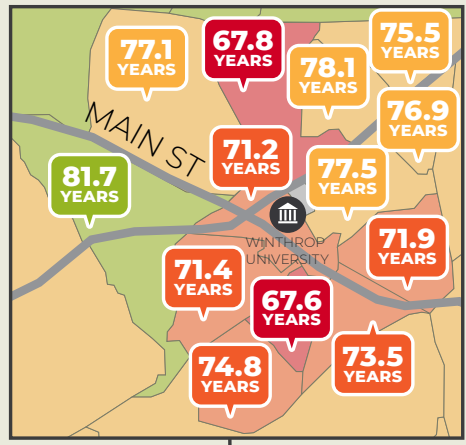

# It's a short distance to a wide gap in life expectancy.

YORK COUNTY, SOUTH CAROLINA

Source: usaleep